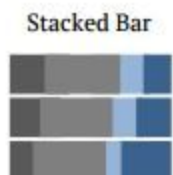

REMEMBER THIS IMPORTANT NUMBER

CHART CHOOSER 3.0

BY STEPHANIE EVERGREEN

COMPARE 2 OR MORE THINGS

COMPARE TO A TARGET

WATCH FOR OVERLAPPING POINTS

SHOW SURVEY RESPONSES

THESE ARE THE PARTS OF THIS WHOLE

FOR BRANCHING QUESTIONS!

VISUALIZE OPEN-ENDED COMMENTS

ALSO GOOD FOR SHOWING FLOW

HEY, THINGS CHANGED OVER TIME

THIS THING CHANGES WHEN THAT THING DOES

FOR MORE SEE

STEPHANIEEVERGREEN.COM/TAG/STEP-BY-STEP
STEPHANIEEVERGREEN.COM/BLOG
PRESENTING DATA EFFECTIVELY