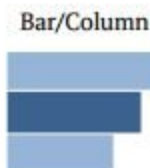

REMEMBER THIS IMPORTANT NUMBER

CHART CHOOSER 3.0

BY STEPHANIE EVERGREEN

COMPARE 2 OR MORE THINGS

COMPARE TO A TARGET

WATCH FOR OVERLAPPING POINTS

SHOW SURVEY RESPONSES

THESE ARE THE PARTS OF THIS WHOLE

FOR BRANCHING QUESTIONS!

VISUALIZE OPEN-ENDED COMMENTS

ALSO GOOD FOR SHOWING FLOW

HEY, THINGS CHANGED OVER TIME

THIS THING CHANGES WHEN THAT THING DOES

FOR MORE SEE

STEPHANIEEVERGREEN.COM/TAG/STEP-BY-STEP
STEPHANIEEVERGREEN.COM/BLOG
PRESENTING DATA EFFECTIVELY