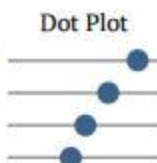

REMEMBER THIS IMPORTANT NUMBER

CHART CHOOSER 3.0

BY STEPHANIE EVERGREEN

COMPARE 2 OR MORE THINGS

COMPARE TO A TARGET

WATCH FOR OVERLAPPING POINTS

SHOW SURVEY RESPONSES

THESE ARE THE PARTS OF THIS WHOLE

FOR BRANCHING QUESTIONS!

VISUALIZE OPEN-ENDED COMMENTS

ALSO GOOD FOR SHOWING FLOW

HEY, THINGS CHANGED OVER TIME

THIS THING CHANGES WHEN THAT THING DOES

FOR MORE SEE

STEPHANIEEVERGREEN.COM/TAG/STEP-BY-STEP
STEPHANIEEVERGREEN.COM/BLOG
PRESENTING DATA EFFECTIVELY