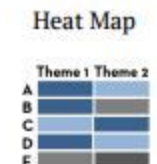

REMEMBER THIS IMPORTANT NUMBER

CHART CHOOSER 3.0

BY STEPHANIE EVERGREEN

COMPARE 2 OR MORE THINGS

COMPARE TO A TARGET

WATCH FOR OVERLAPPING POINTS

SHOW SURVEY RESPONSES

THESE ARE THE PARTS OF THIS WHOLE

FOR BRANCHING QUESTIONS!

VISUALIZE OPEN-ENDED COMMENTS

ALSO GOOD FOR SHOWING FLOW

HEY, THINGS CHANGED OVER TIME

THIS THING CHANGES WHEN THAT THING DOES

FOR MORE SEE

STEPHANIEEVERGREEN.COM/TAG/STEP-BY-STEP
STEPHANIEEVERGREEN.COM/BLOG
PRESENTING DATA EFFECTIVELY