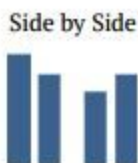

REMEMBER THIS IMPORTANT NUMBER

CHART CHOOSER 3.0

BY STEPHANIE EVERGREEN

COMPARE 2 OR MORE THINGS

COMPARE TO A TARGET

WATCH FOR OVERLAPPING POINTS

SHOW SURVEY RESPONSES

THESE ARE THE PARTS OF THIS WHOLE

FOR BRANCHING QUESTIONS!

VISUALIZE OPEN-ENDED COMMENTS

ALSO GOOD FOR SHOWING FLOW

HEY, THINGS CHANGED OVER TIME

THIS THING CHANGES WHEN THAT THING DOES

FOR MORE SEE

STEPHANIEEVERGREEN.COM/TAG/STEP-BY-STEP
STEPHANIEEVERGREEN.COM/BLOG
PRESENTING DATA EFFECTIVELY