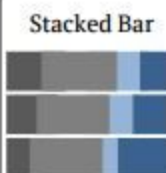

REMEMBER THIS IMPORTANT NUMBER

CHART CHOOSER 3.0

BY STEPHANIE EVERGREEN

COMPARE 2 OR MORE THINGS

COMPARE TO A TARGET

WATCH FOR OVERLAPPING POINTS

SHOW SURVEY RESPONSES

THESE ARE THE PARTS OF THIS WHOLE

FOR BRANCHING QUESTIONS!

VISUALIZE OPEN-ENDED COMMENTS

ALSO GOOD FOR SHOWING FLOW

HEY, THINGS CHANGED OVER TIME

THIS THING CHANGES WHEN THAT THING DOES

FOR MORE SEE

STEPHANIEEVERGREEN.COM/TAG/STEP-BY-STEP
STEPHANIEEVERGREEN.COM/BLOG
PRESENTING DATA EFFECTIVELY