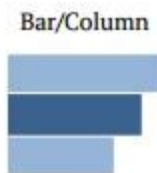

REMEMBER THIS IMPORTANT NUMBER

CHART CHOOSER 3.0

BY STEPHANIE EVERGREEN

COMPARE 2 OR MORE THINGS

COMPARE TO A TARGET

WATCH FOR OVERLAPPING POINTS

SHOW SURVEY RESPONSES

THESE ARE THE PARTS OF THIS WHOLE

FOR BRANCHING QUESTIONS!

VISUALIZE OPEN-ENDED COMMENTS

ALSO GOOD FOR SHOWING FLOW

HEY, THINGS CHANGED OVER TIME

THIS THING CHANGES WHEN THAT THING DOES

FOR MORE SEE

STEPHANIEEVERGREEN.COM/TAG/STEP-BY-STEP
STEPHANIEEVERGREEN.COM/BLOG
PRESENTING DATA EFFECTIVELY